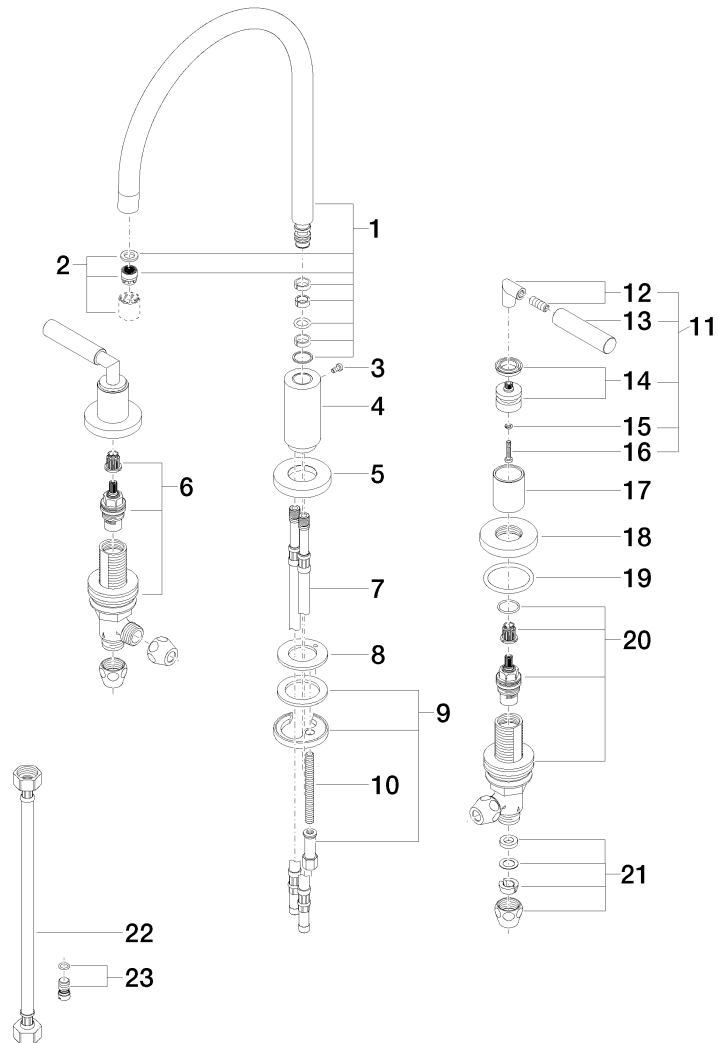

Product specifications

- **9 1/4" projection**
 - Swivel spout 360°
 - Height to aerator/spout outlet 8 1/4"
 - Total height 14 5/8"
 - Spout hole diameter 1 3/8"
 - M 18 x 1 aerator – female thread
 - 1/2" deck valves with ceramic disc cartridges
 - 2x M 10 x 1 x 16 1/2" high pressure hose
 - Compression connectors
 - Water flow rate limited to max. 1.5 gpm
 - low lead compliant
- [ADA]

Surfaces

- chrome 20815882-000010
- matt platinum 20815882-060010

Exploded assembly drawing

Order quantity

No.	Article number	Name	Installation quantity
1	90282222602ff	spout	1
2	90230102800ff	aerator	1
3	09303005790	screw	1
4	09111008810ff	connection	1
5	092810140ff	ring	1
6	9017110405190	side panel	1
7	0430040640090	hose	2
8	09140504790	seal	1
9	0430110380090	fixing set	1
10	09311101190	pin	1
11	04208805200ff	handle	2
12	04182002200ff	angle	2
13	092088052ff	handle	2
14	90121200700ff	base	2
15	09301102990	disc	2
16	09303007590	screw	2
17	092102140ff	sleeve	2
18	092789105ff	rosette	2
19	09141004390	seal	2
20	9017110405090	side panel	1
21	04233004000ff	threaded connector	2
22	1250197090	hose	2
23	0431200461092	set	1