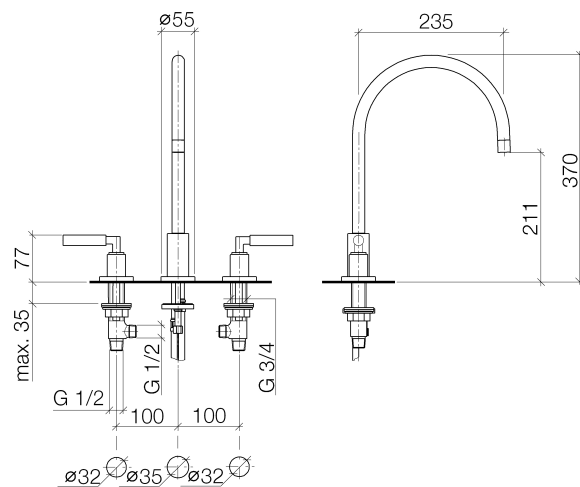

Product specifications

- **9 1/4" projection**
 - Swivel spout 360°
 - Height to aerator/spout outlet 8 1/4"
 - Total height 14 5/8"
 - Spout hole diameter 1 3/8"
 - M 18 x 1 aerator – female thread
 - 1/2" deck valves with ceramic disc cartridges
 - 2x M 10 x 1 x 16 1/2" high pressure hose
 - Compression connectors
 - Water flow rate limited to max. 1.5 gpm
 - low lead compliant
- [ADA]

Surfaces

- chrome 20815882-000010
- matt platinum 20815882-060010

Exploded assembly drawing

Order quantity

No.	Article number	Name	Installation quantity
1	90282222602ff	spout	1
2	90230102800ff	aerator	1
3	09303005790	screw	1
4	09111008810ff	connection	1
5	092810140ff	ring	1
6	9017110405190	side panel	1
7	0430040640090	hose	2
8	09140504790	seal	1
9	0430110380090	fixing set	1
10	09311101190	pin	1
11	04208805200ff	handle	2
12	04182002200ff	angle	2
13	092088052ff	handle	2
14	90121200700ff	base	2
15	09301102990	disc	2
16	09303007590	screw	2
17	092102140ff	sleeve	2
18	092789105ff	rosette	2
19	09141004390	seal	2
20	9017110405090	side panel	1
21	04233004000ff	threaded connector	2
22	1250197090	hose	2
23	0431200461092	set	1