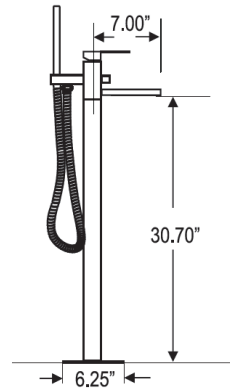

Features and Benefits

- Brass Construction
- Single Control Ceramic Disc Cartridge

Available Finishes:

- Polished Chrome
- PVD Satin Nickel