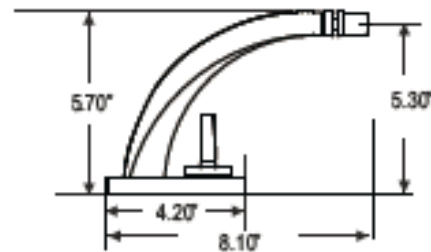

Codes and Standards

ALTMANS RESERVES THE RIGHT TO
MODIFY AND CHANGE SPECIFICATIONS
AT ANY TIME. PLEASE VERIFY DIMEN-
SIONS PRIOR TO INSTALLATION

Color/Finishes

- Polished Chrome, PVD Satin Nickel
- Refer to pricelist for other finishes.