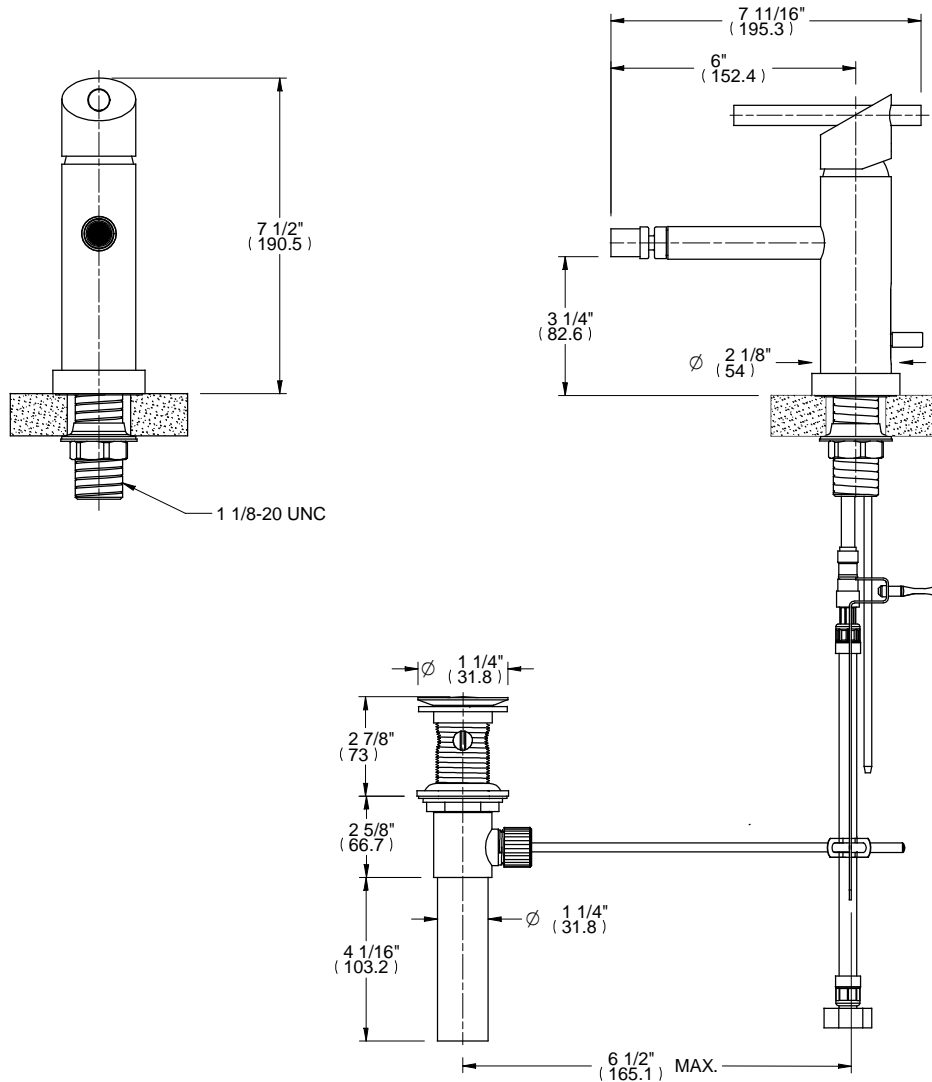

L1

ALTMANS RESERVES THE RIGHT TO MODIFY AND CHANGE SPECIFICATIONS AT ANY TIME. PLEASE VERIFY DIMENSIONS PRIOR TO INSTALLATION.

Features

- Available in All Finishes
- Brass Construction
- Ceramic Cartridge
- Flexible Connections for Easy Installation
- 12" Hose Reach

Through-Hole Specifications

Spout: $\varnothing 1 \frac{1}{4}''$ Max.

DIMENSIONS SHOWN TO NEAREST $1/16''$