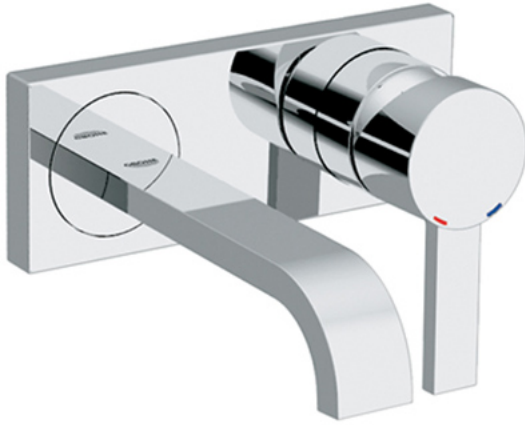

19 300 2-Hole Wall Mount Vessel Trim

Description

6 3/4" Spout
GROHE SilkMove® Ceramic Cartridge
Lever Handle

Flow Rate

2.2 gpm

Code Compliance

ASME/ANSI A112.18.1M

Finish Options

19 300 000 Starlight® Chrome