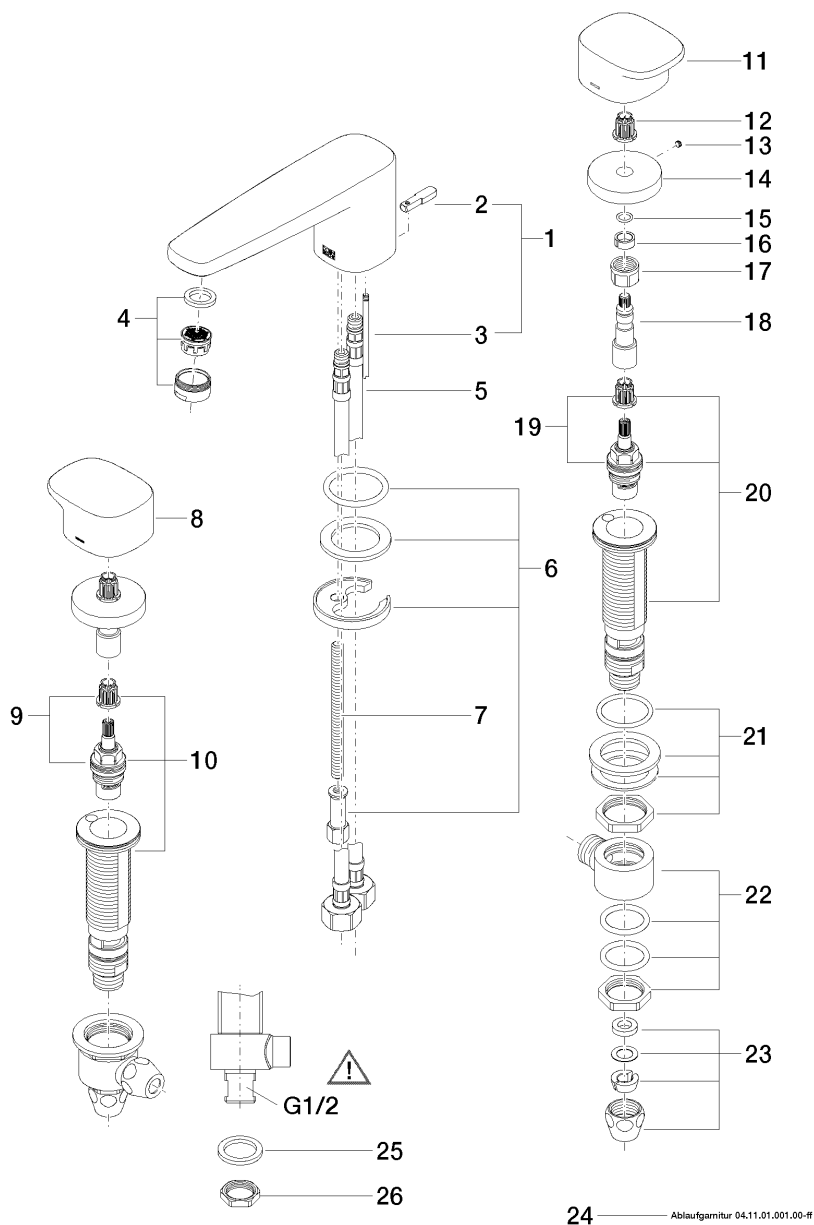

**Product specifications**

- **5 3/4" projection**
- Fixed spout 1 1/4"
- M 24 x 1 aerator – male thread
- Total height 3 1/8"
- Height to aerator/spout outlet 2 1/8"
- Spout hole diameter 1 3/8"
- Valve hole diameter 1 1/4"
- Deck valves with 2x xControl ceramic disc cartridges 1/2"
- 2x M 10 x 1 screw-in high pressure hose
- **US drain with overflow**
- Water flow rate limited to max. 1.5 gpm
- low lead compliant
- Handle with lever

[ADA]

Bath & Spa

**Gentle Three-hole lavatory mixer**

Article number: 20713722

**Surfaces**

- chrome 20713722-000010
- chrome 20713722-000010

**Exploded assembly drawing**

**Order quantity**

<b>No.</b>	<b>Article number</b>	<b>Name</b>	<b>Installation quantity</b>
1	04209600500ff	pull-rod	1
2	092096005ff	handle	1
3	093109080ff	pull-rod	1
4	90230111803ff	aerator	1
5	0430040190090	hose	2
6	0430110387590	fixing set	1
7	09311101290	pin	1
8	092072007ff	handle ( hot )	1
9	9090031530090	top	1
10	0417110455390	side panel	1
11	092072008ff	handle ( cold )	1
12	09121200290	fixing cap	2
13	09311105590	pin	2
14	092774001ff	rosette	2
15	09141006090	seal	2
16	09141502090	ring	1
17	09233002390	nut	2
18	092906107ff	spindle	2
19	9090031520090	top	1
20	0417110455290	side panel	1
21	0423100327890	fixing set	2
22	0417110231090	distributor	2
23	04110102300ff	pop-up waste	1
24	09301105990	disc	2
25	09231001290	nut	2