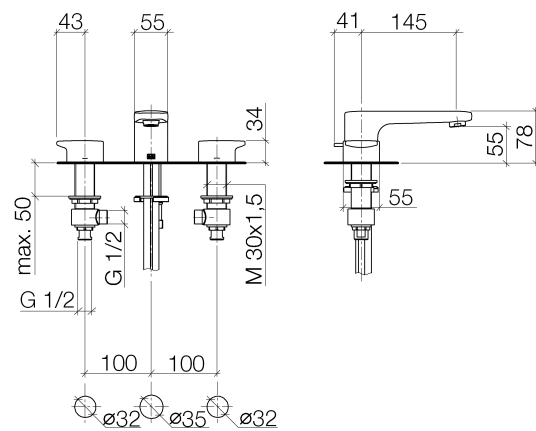

**Product specifications**

- **5 3/4" projection**
- Fixed spout 1 1/4"
- M 24 x 1 aerator – male thread
- Total height 3 1/8"
- Height to aerator/spout outlet 2 1/8"
- Spout hole diameter 1 3/8"
- Valve hole diameter 1 1/4"
- Deck valves with 2x xControl ceramic disc cartridges 1/2"
- 2x M 10 x 1 screw-in high pressure hose
- **US drain with overflow**
- Water flow rate limited to max. 1.5 gpm
- low lead compliant
- Handle with lever

[ADA]

Bath & Spa

**Gentle Three-hole lavatory mixer**

Article number: 20713722

**Surfaces**

- chrome 20713722-000010
- chrome 20713722-000010

**Exploded assembly drawing**

**Order quantity**

<b>No.</b>	<b>Article number</b>	<b>Name</b>	<b>Installation quantity</b>
1	04209600500ff	pull-rod	1
2	092096005ff	handle	1
3	093109080ff	pull-rod	1
4	90230111803ff	aerator	1
5	0430040190090	hose	2
6	0430110387590	fixing set	1
7	09311101290	pin	1
8	092072007ff	handle ( hot )	1
9	9090031530090	top	1
10	0417110455390	side panel	1
11	092072008ff	handle ( cold )	1
12	09121200290	fixing cap	2
13	09311105590	pin	2
14	092774001ff	rosette	2
15	09141006090	seal	2
16	09141502090	ring	1
17	09233002390	nut	2
18	092906107ff	spindle	2
19	9090031520090	top	1
20	0417110455290	side panel	1
21	0423100327890	fixing set	2
22	0417110231090	distributor	2
23	04110102300ff	pop-up waste	1
24	09301105990	disc	2
25	09231001290	nut	2