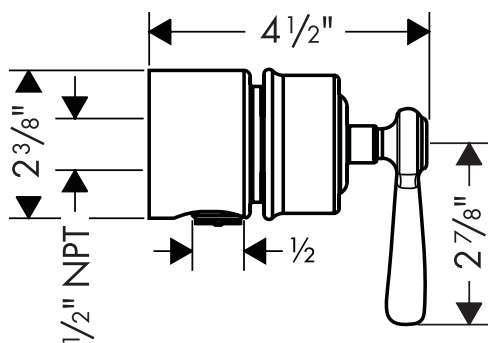

## Product Features

- Integrated shutoff and volume control for handshower
- Fits all 1/2" handshower hoses
- 1/2" NPT female inlet
- Protection against backflow provided by check valve

## Installation Notes

- Requires 1/2" NPT male nipple, extending 7/16" outside the surface of the finished wall

The measurements shown are for reference only.

Products and specifications shown are subject to change without notice.