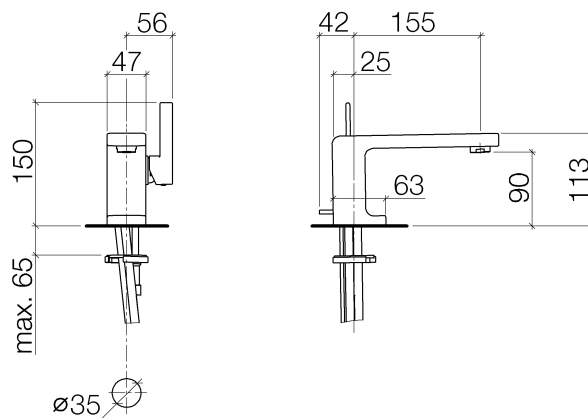

Surfaces

• chrome	33500710-000010
• chrome	33500710-000010
• matt platinum	33500710-060010
• matt platinum	33500710-060010