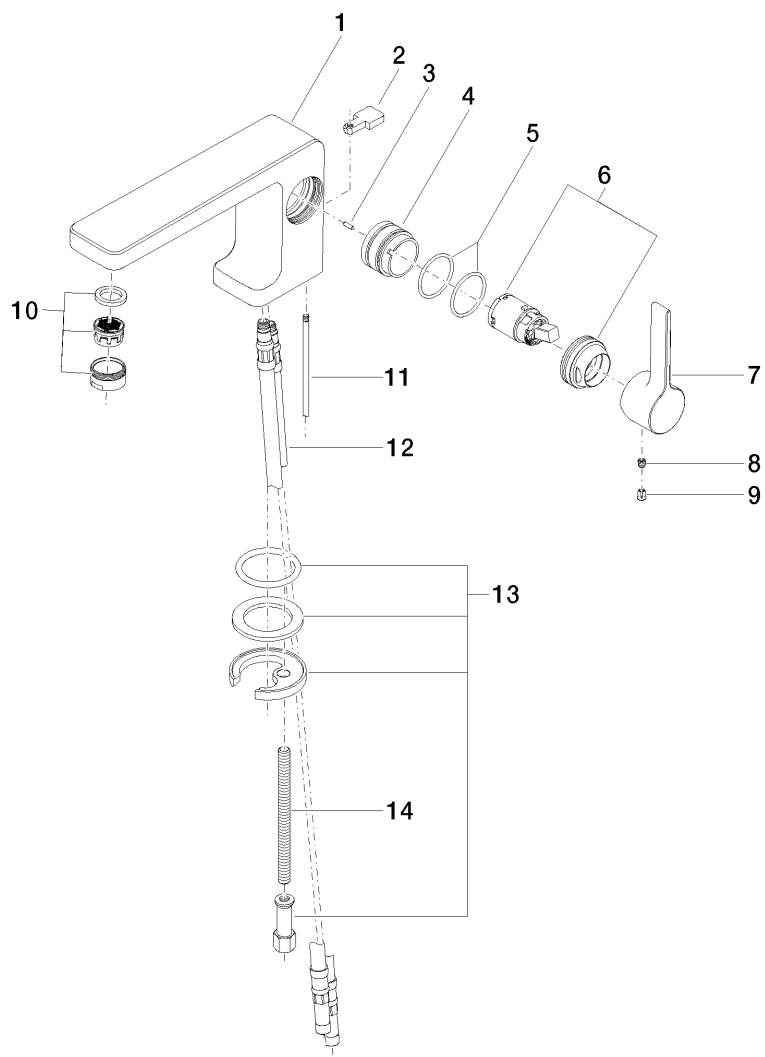

### Product specifications

- **6 1/8" projection**
- M 24 x 1 aerator – male thread
- Total height 5 7/8"
- Height to aerator/spout outlet 3 1/2"
- Ceramic disc cartridge
- 2x M 8 x 1 flex lines
- **US drain with overflow**
- Water flow rate limited to max. 1.5 gpm
- low lead compliant

### Surfaces

- |                 |                 |
|-----------------|-----------------|
| • chrome        | 33500710-000010 |
| • chrome        | 33500710-000010 |
| • matt platinum | 33500710-060010 |
| • matt platinum | 33500710-060010 |

**Exploded assembly drawing**

15 — Ablaufgarnitur 04.11.01.001.00-ff

**Order quantity**

<b>No.</b>	<b>Article number</b>	<b>Name</b>	<b>Installation quantity</b>
1	09197102010ff	casing	1
2	092071030ff	handle	1
3	09311111190	pin	1
4	0918400951090	sleeve	1
5	09141013790	seal	1
6	90150504100ff	cartridge	1
7	092071040ff	handle	1
8	09311103090	pin	1
9	09312001790	plug	1
10	90230111803ff	aerator	1
11	093109080ff	pull-rod	1
12	0430040180090	hose	1
13	0430110387590	fixing set	1
14	09311101290	pin	1
15	04240422200ff	adaptor	1
16	04233003101-07	threaded connector	1
17	09240422210ff	adaptor	1
18	04110102300ff	pop-up waste	1