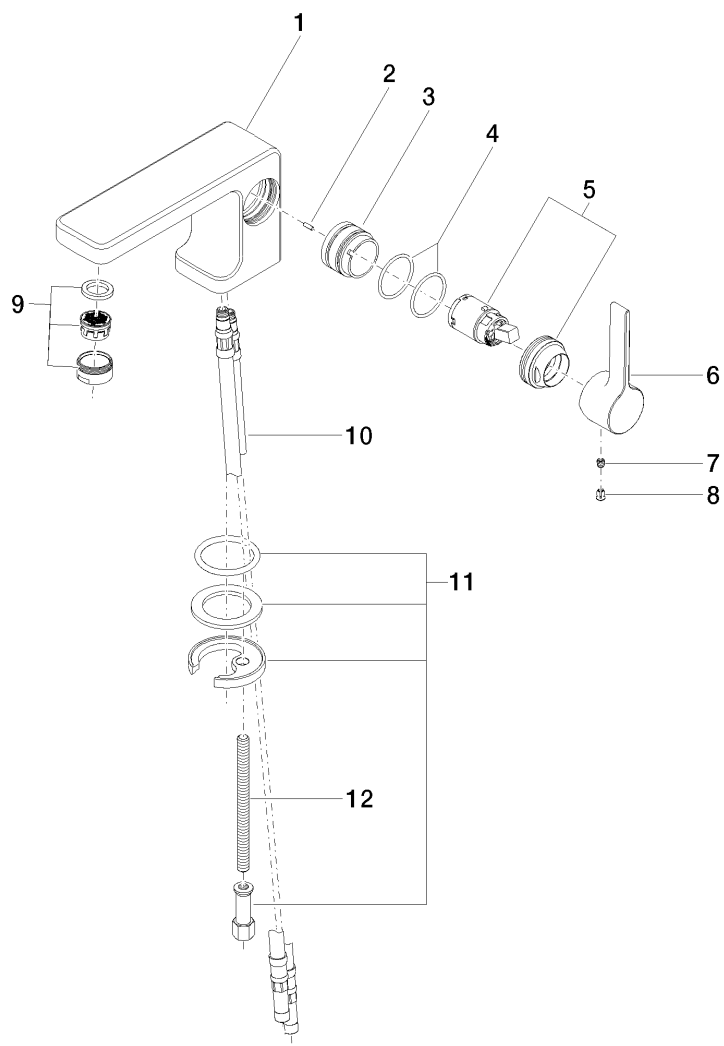

### Product specifications

- Without drain
- low lead compliant

### Surfaces

- chrome 33525710-000010
- matt platinum 33525710-060010

**Exploded assembly drawing**

**Order quantity**

<b>No.</b>	<b>Article number</b>	<b>Name</b>	<b>Installation quantity</b>
1	09197102610ff	casing	1
2	09311111190	pin	1
3	0918400951090	sleeve	1
4	09141013790	seal	2
5	90150504100ff	cartridge	1
6	092071040ff	handle	1
7	09311103090	pin	1
8	09312001790	plug	1
9	90230111803ff	aerator	1
10	0430040180090	hose	1
11	0430110387590	fixing set	1
12	09311101290	pin	1
13	04240422200ff	adaptor	2
14	04233003101-07	threaded connector	2
15	09240422210ff	adaptor	2