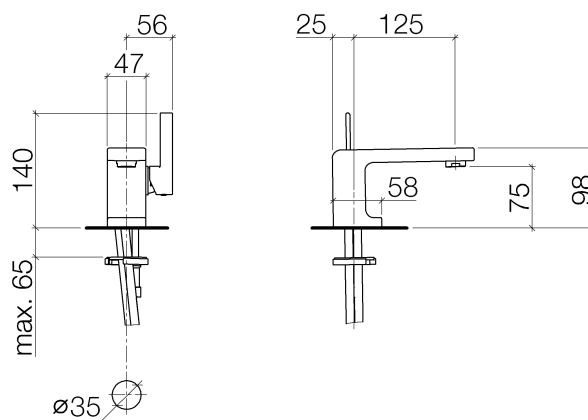

### Product specifications

- Without drain
- low lead compliant

### Surfaces

- chrome 33525710-000010
- matt platinum 33525710-060010

**Exploded assembly drawing**

**Order quantity**

<b>No.</b>	<b>Article number</b>	<b>Name</b>	<b>Installation quantity</b>
1	09197102610ff	casing	1
2	09311111190	pin	1
3	0918400951090	sleeve	1
4	09141013790	seal	2
5	90150504100ff	cartridge	1
6	092071040ff	handle	1
7	09311103090	pin	1
8	09312001790	plug	1
9	90230111803ff	aerator	1
10	0430040180090	hose	1
11	0430110387590	fixing set	1
12	09311101290	pin	1
13	04240422200ff	adaptor	2
14	04233003101-07	threaded connector	2
15	09240422210ff	adaptor	2