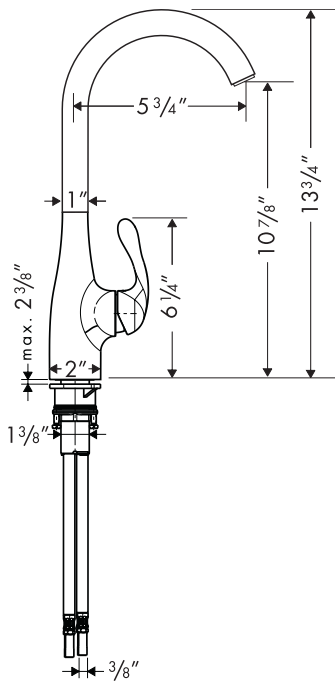

Product Features

- Solid brass
- M2 ceramic cartridge
- Spout swivels 360°
- 2.2 gpm

Available Finishes

Chrome	14801001
Steel Optik	14801801

Installation Notes

- 3/8" supply hoses – requires 3/8" compression fittings

The measurements shown are for reference only.

Products and specifications shown are subject to change without notice.

Specification sheet revised 8/2008