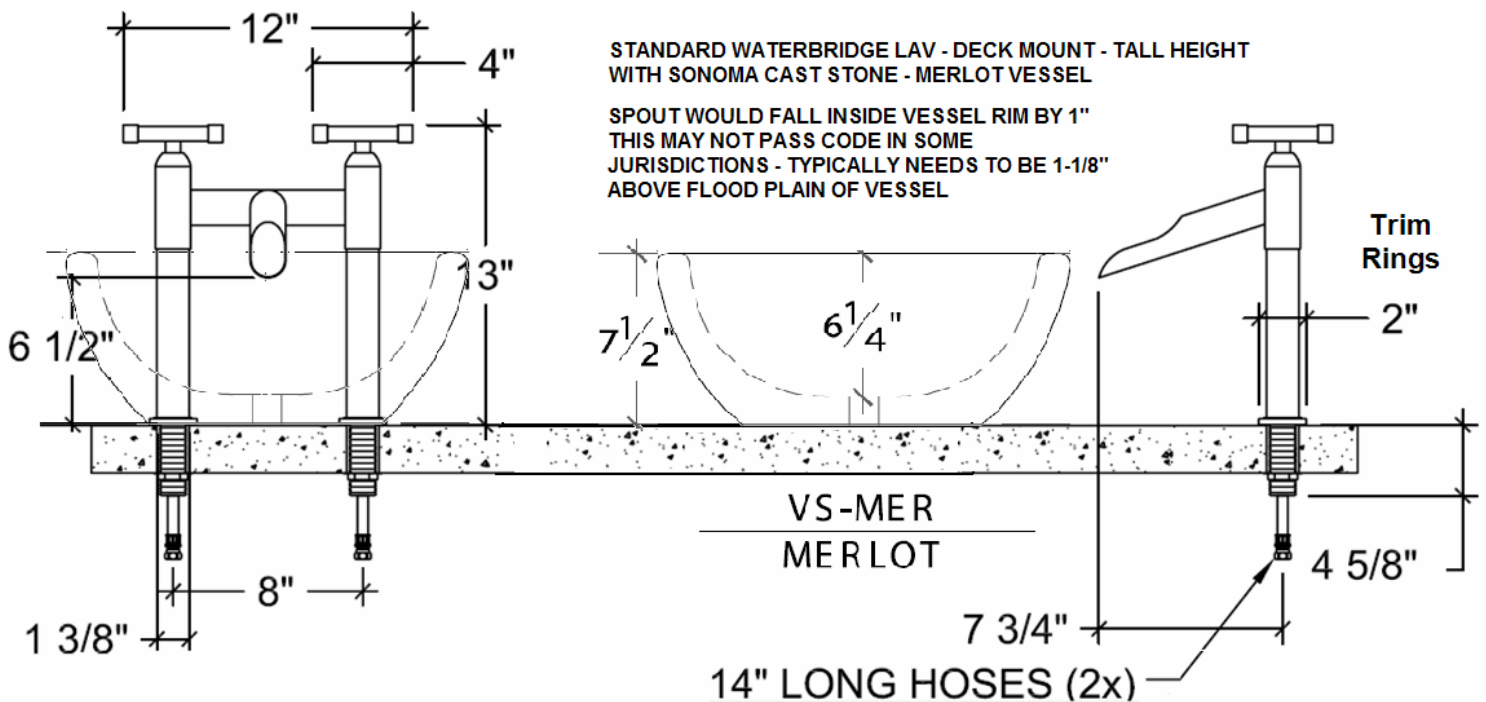

PRODUCT SPECIFICATIONS

WATERBRIDGE LAV DECK MOUNTS WITH VESSEL SINKS

"TALL" Height with Sonoma Cast Stone Vessel Sink

Please check with your local plumbing codes for the clearance required between the spout and the vessel sink.

Note: The Merlot Vessel Sink (along with the Cabernet) are the tallest Vessel Sinks made by Sonoma Cast Stone.

PRODUCT SPECIFICATIONS

WATERBRIDGE LAV DECK MOUNTS WITH VESSEL SINKS

“TALL” Height with 2-1/2” Leg Extenders
with Sonoma Cast Stone Vessel Sink

** DEPENDING ON HEIGHT EXTENDED

The Leg Extenders allow the spout to be raised from the standard 6-1/2" (this is a nominal dimension) up to approximately 8-1/2"

Leg Extenders can also be used with the “SHORT” Height Deck Mount Lav as well.

Note: When Leg Extenders are used, longer supply hoses are provided – the mounting all thread should accommodate a 2" thick countertop (i.e. concrete).