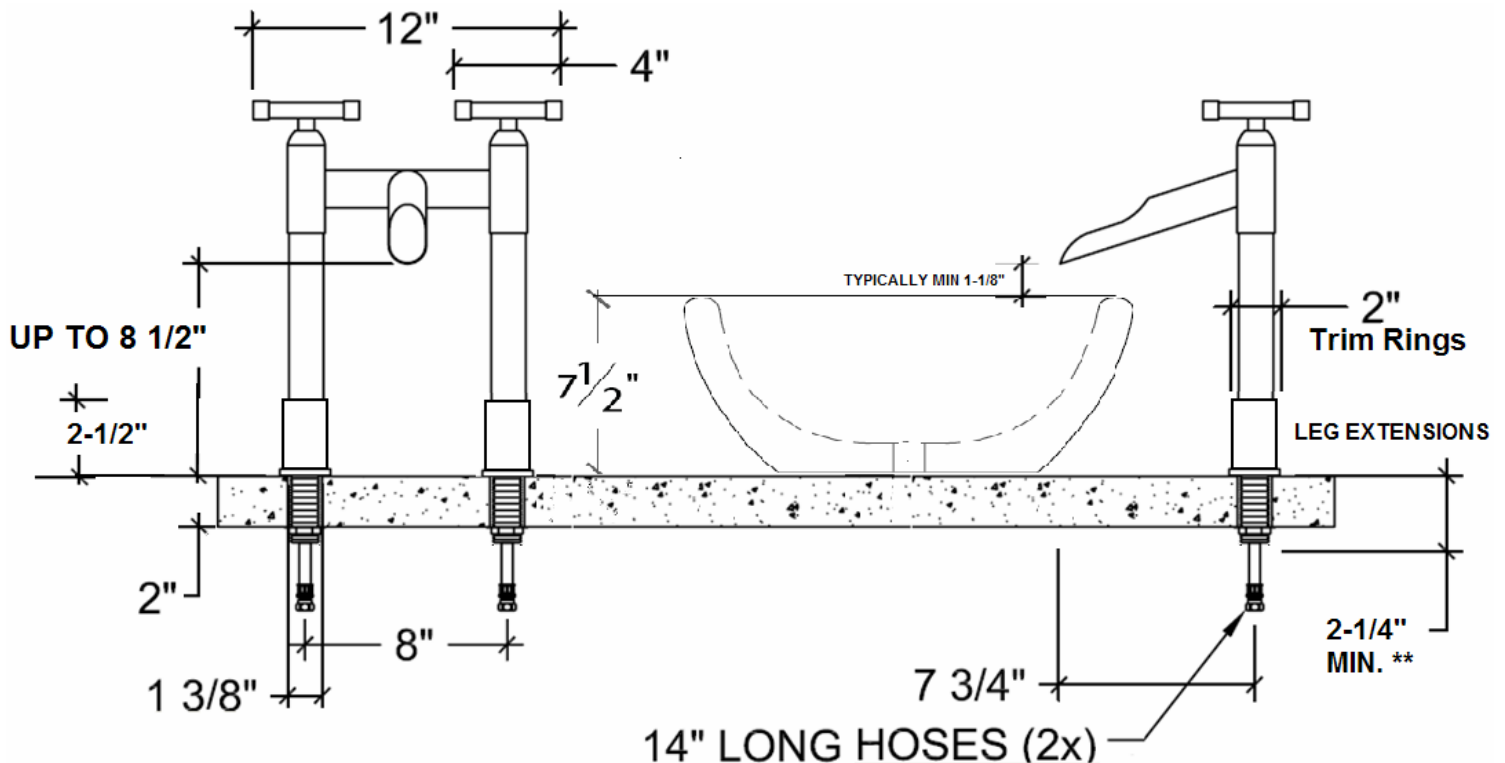

PRODUCT SPECIFICATIONS

WATERBRIDGE LAV DECK MOUNTS WITH VESSEL SINKS

"TALL" Height with Sonoma Cast Stone Vessel Sink

Please check with your local plumbing codes for the clearance required between the spout and the vessel sink.

Note: The Merlot Vessel Sink (along with the Cabernet) are the tallest Vessel Sinks made by Sonoma Cast Stone.

PRODUCT SPECIFICATIONS

WATERBRIDGE LAV DECK MOUNTS WITH VESSEL SINKS

“TALL” Height with 2-1/2” Leg Extenders
with Sonoma Cast Stone Vessel Sink

** DEPENDING ON HEIGHT EXTENDED

The Leg Extenders allow the spout to be raised from the standard 6-1/2" (this is a nominal dimension) up to approximately 8-1/2"

Leg Extenders can also be used with the “SHORT” Height Deck Mount Lav as well.

Note: When Leg Extenders are used, longer supply hoses are provided – the mounting all thread should accommodate a 2" thick countertop (i.e. concrete).