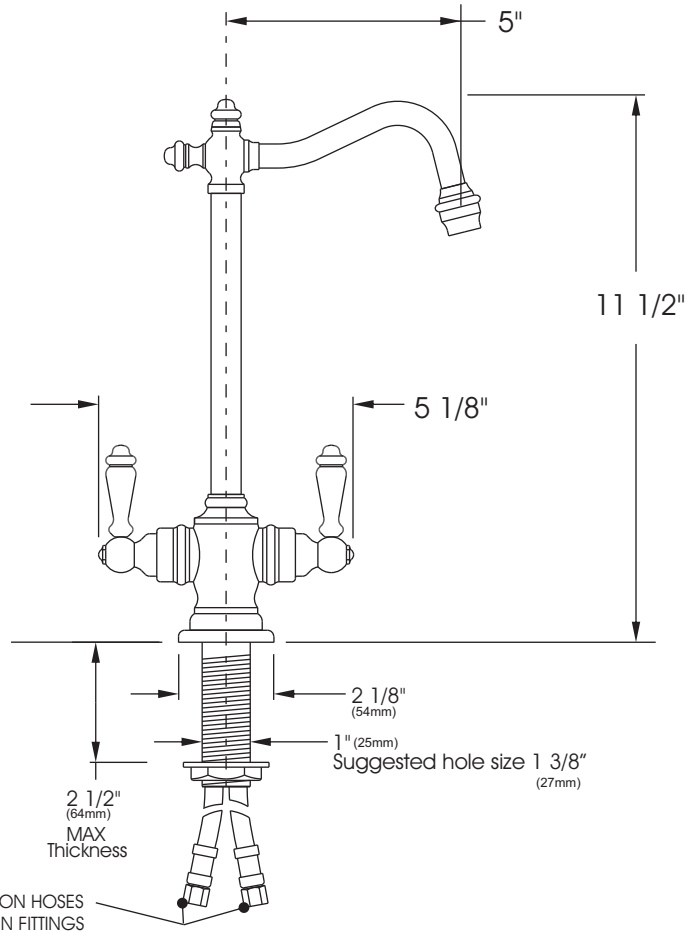

26790 Madison Ave.
Murrieta, CA 92562
888-304-0660

www.waterstoneco.com

ITEM NO:

1300

STYLE: ANNAPOLIS

INTENDED USE: Bar Faucet

CUSTOMER NAME:

JOB NO:

DIMENSIONS MAY VARY AND ARE SUBJECT TO CHANGE. NO RESPONSIBILITY IS ASSUMED FOR USE OF SUPERCEDED OR VOIDED DATA.

Technical Specifications:

- Solid brass construction.
- 1/4 turn ceramic disk valve cartridges.
- Lever handles.
- 1.7 gpm maximum flow rate.
- Removable aerator tip for easy cleaning.
- 360 degree swivel spout.
- 3/8" compression connection.