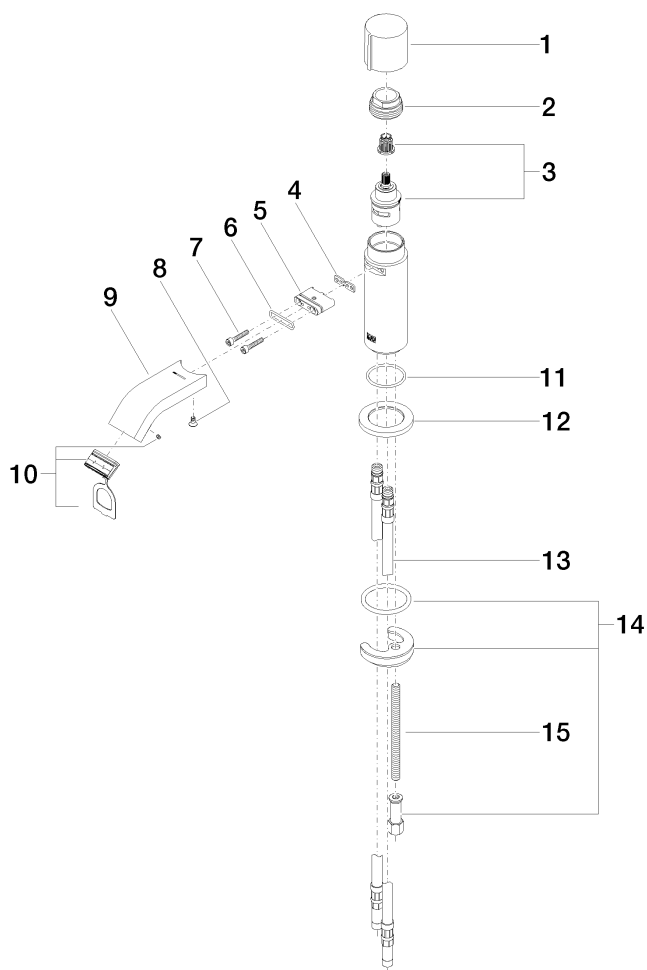

Product specifications

- Without drain
- low lead compliant

Surfaces

- chrome 33527670-000010
- matt platinum 33527670-060010

Exploded assembly drawing

Order quantity

No.	Article number	Name	Installation quantity
1	092067001ff	handle	1
2	092310065ff	nut	1
3	9090031620090	top	1
4	09140313190	seal	1
5	09110306190	connection	1
6	09141005390	seal	1
7	09303018290	screw	2
8	09303011690	screw	1
9	092822238ff	spout	1
10	9029031090090	aerator	1
11	09141010490	seal	1
12	092767003ff	rosette	1
13	0430040450090	hose	2
14	0430110850190	fixing set	1
15	09311101290	pin	1