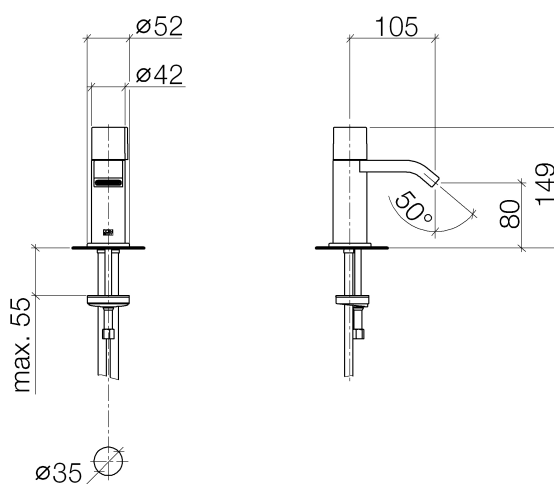

Product specifications

- Without drain
- low lead compliant

Surfaces

- chrome 33527670-000010
- matt platinum 33527670-060010

Exploded assembly drawing

Order quantity

No.	Article number	Name	Installation quantity
1	092067001ff	handle	1
2	092310065ff	nut	1
3	9090031620090	top	1
4	09140313190	seal	1
5	09110306190	connection	1
6	09141005390	seal	1
7	09303018290	screw	2
8	09303011690	screw	1
9	092822238ff	spout	1
10	9029031090090	aerator	1
11	09141010490	seal	1
12	092767003ff	rosette	1
13	0430040450090	hose	2
14	0430110850190	fixing set	1
15	09311101290	pin	1