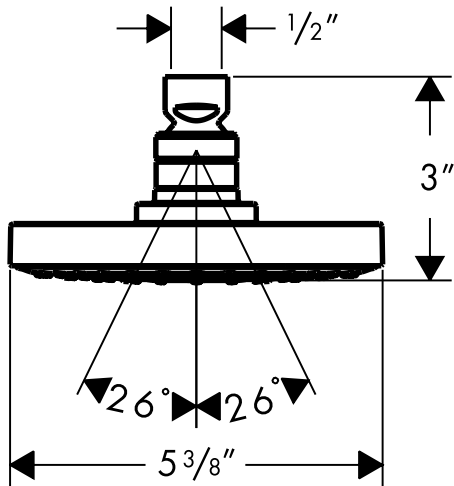

## Product Features

- 6" spray face
- AIR injection technology
- Rain AIR spray mode
- 90 no-clog spray channels
- 2.0 gpm

## Available Finishes

Chrome

04342000

Brushed Nickel

04342820

The measurements shown are for reference only.

Products and specifications shown are subject to change without notice.

Specification sheet revised 4/2010