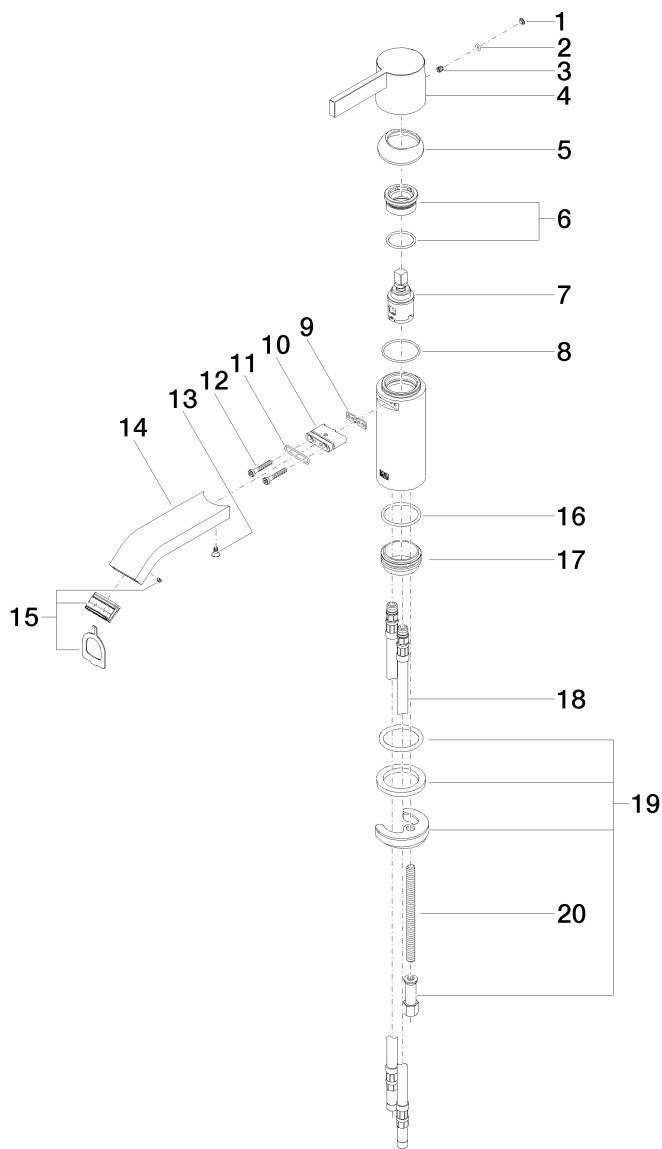

Product specifications

- Without drain
- low lead compliant

Surfaces

- chrome 33521670-000010
- matt platinum 33521670-060010

Exploded assembly drawing

Order quantity

No.	Article number	Name	Installation quantity
1	093120087ff	plug	1
2	09141013390	seal	1
3	09311103090	pin	1
4	092067003ff	handle	1
5	092830019ff	cover	1
6	9023100660090	nut	1
7	9015050420090	cartridge	1
8	09141010290	seal	1
9	09140313190	seal	1
10	09110306190	connection	1
11	09141005390	seal	1
12	09303008490	screw	2
13	09303011690	screw	1
14	092822239ff	spout	1
15	9029031090090	aerator	1
16	09141011990	seal	1
17	092810109-07	ring	1
18	0430040450090	hose	2
19	0430110856290	fixing set	1
20	09311101290	pin	1