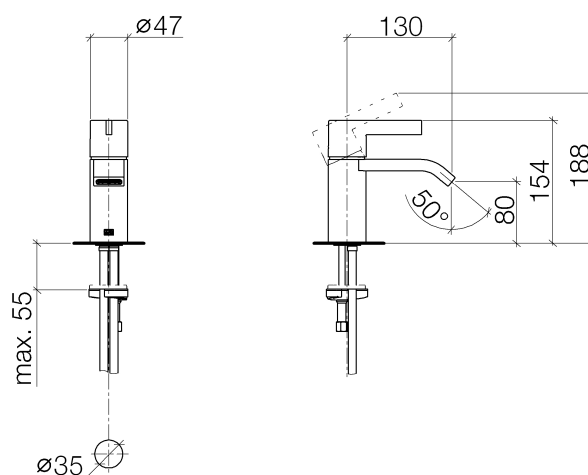

Product specifications

- Without drain
- low lead compliant

Surfaces

- chrome 33521670-000010
- matt platinum 33521670-060010

Exploded assembly drawing

Order quantity

No.	Article number	Name	Installation quantity
1	093120087ff	plug	1
2	09141013390	seal	1
3	09311103090	pin	1
4	092067003ff	handle	1
5	092830019ff	cover	1
6	9023100660090	nut	1
7	9015050420090	cartridge	1
8	09141010290	seal	1
9	09140313190	seal	1
10	09110306190	connection	1
11	09141005390	seal	1
12	09303008490	screw	2
13	09303011690	screw	1
14	092822239ff	spout	1
15	9029031090090	aerator	1
16	09141011990	seal	1
17	092810109-07	ring	1
18	0430040450090	hose	2
19	0430110856290	fixing set	1
20	09311101290	pin	1